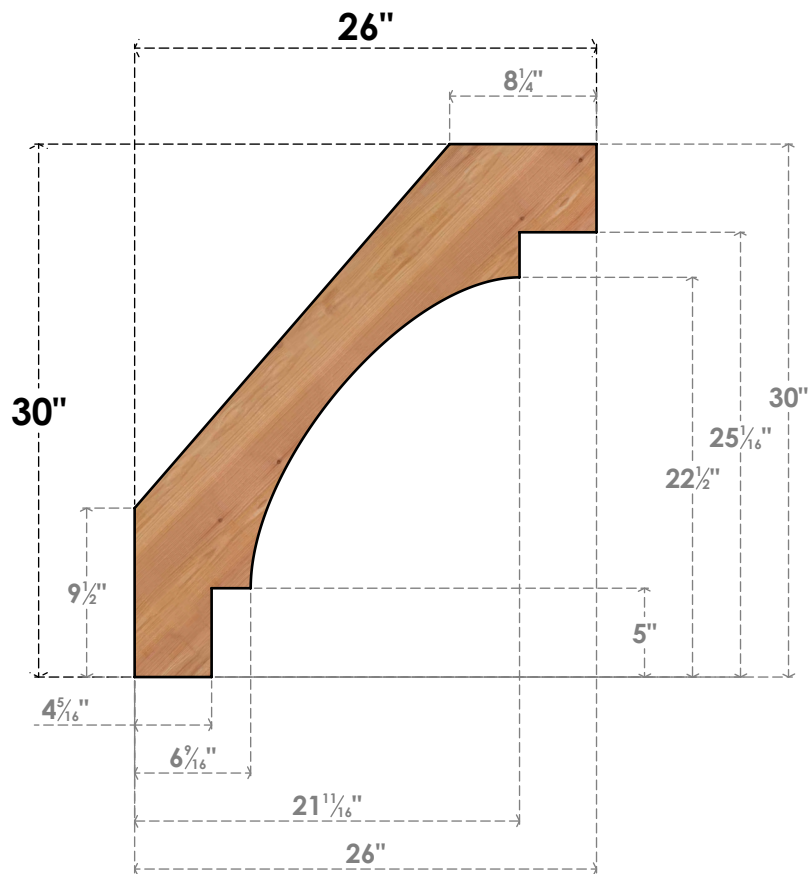

BRC06X26X30MRC00SWR

5 1/2"W X 26"D X 30"H MERCED SMOOTH BRACE, WESTERN RED CEDAR

SIDE

FRONT

EKENA MILLWORK
 2300 WEST MAIN ST.
 CLARKSVILLE, TX 75426
 TOLL FREE: 866-607-0453
 WWW.EKENAMILLWORK.COM

NOTES

1. INSTALLATION TO BE COMPLETED IN ACCORDANCE WITH MANUFACTURER'S SPECIFICATIONS.
2. DRAWING MAY NOT BE TO SCALE
3. THIS DRAWING IS INTENDED FOR DESIGN AND PLANNING PURPOSES ONLY.
4. ALL INFORMATION CONTAINED HEREIN WAS CURRENT AT THE TIME OF DEVELOPMENT BUT MUST BE REVIEWED AND APPROVED BY THE PRODUCT MANUFACTURER TO BE CONSIDERED ACCURATE.
5. PRODUCTS ARE NOT KILN DRIED. THIS ITEM IS UNIQUE AND WILL CONTAIN THE NATURAL VARIATIONS THAT THE WOOD SPECIES OFFERS. THIS MAY RESULT IN VARIATIONS UP TO 1/4"